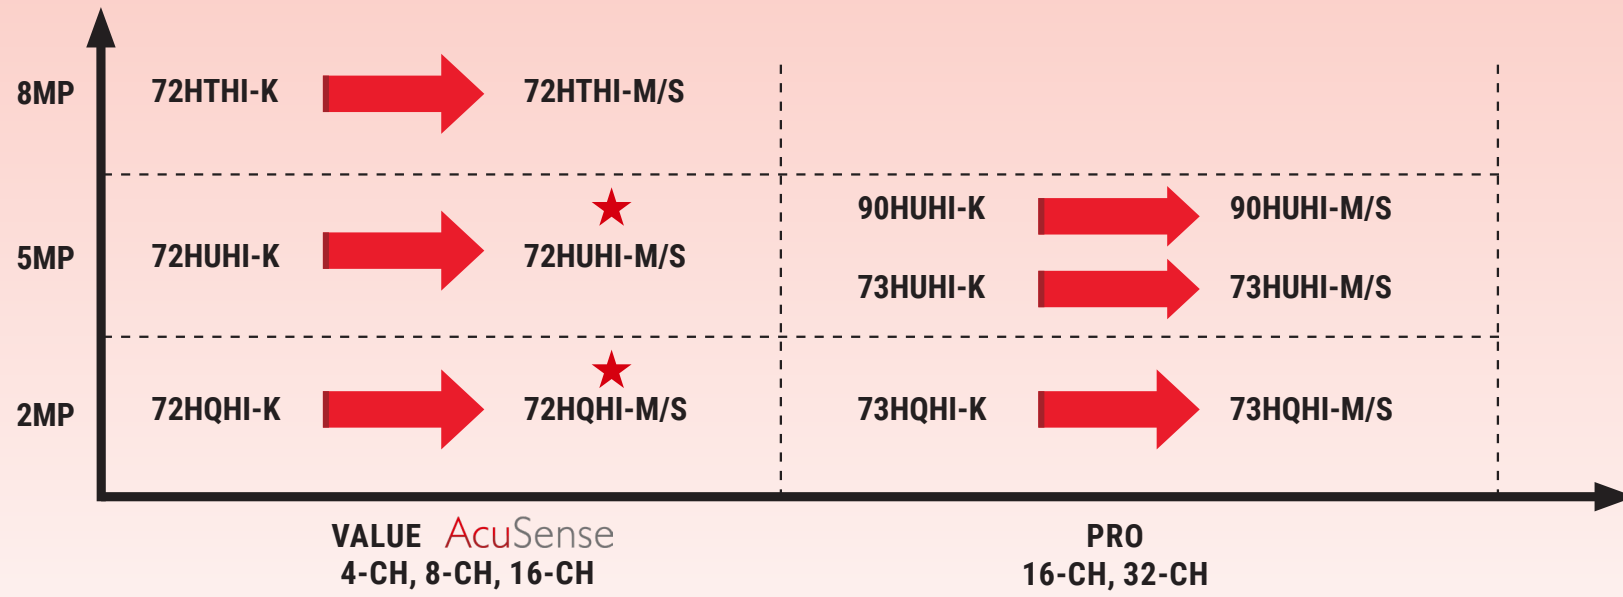

## TURBOHD DVR MIGRATION PATH